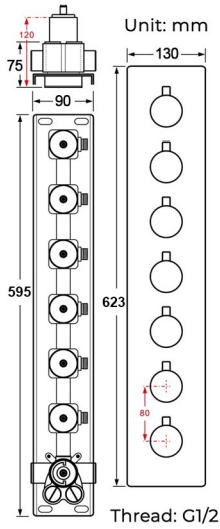

CHROME LED REMOTE CONTROLLED THERMOSTATIC RECESSED CEILING MOUNT LARGE RAINFALL WATERFALL MUSICAL SHOWER SYSTEM WITH HAND SHOWER SPECIFICATIONS

- Shower Panel /Hose Material: 304 Stainless Steel
- Shower Head Size: 900*300 mm
- Showerheads Install: Embedded Ceiling Mounted
- Concealed Mixer Install: Wall-Mounted
- LED Shower Head Functions: Rainfall, Waterfall, Mist, Water Column
- Water Pressure: 0.3 MPA
- Water Flow: 16L/min~28L/min
- Shower Accessories Material: Brass
- LED Light: Need to Connect Power
- LED Light Color: 64 Color
- Shower Hose Length: 1.5M
- AC: 100-265V 50/60Hz
- Music: Need Bluetooth

Product shown is only for installation display purpose

All dimensions and specifications are nominal and may vary. Use actual products for accuracy in critical situations.

Shower Mixer

Product shown is only for installation display purpose

Shower Mixer Connections

Hand Shower

Flow Rate: 2.0 GPM / 7.6 LPM

Spout