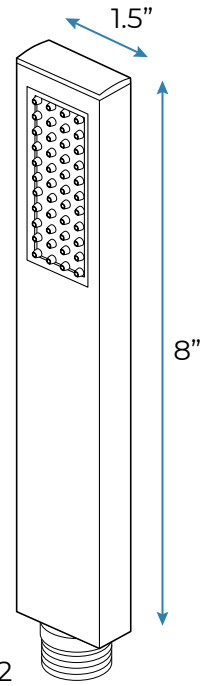

CHROME LED REMOTE CONTROLLED THERMOSTATIC RECESSED CEILING MOUNT LARGE RAINFALL WATERFALL MUSICAL SHOWER SYSTEM WITH HAND SHOWER SPECIFICATIONS

- Shower Panel /Hose Material: 304 Stainless Steel
- Shower Head Size: 900*300 mm
- Showerheads Install: Embedded Ceiling Mounted
- Concealed Mixer Install: Wall-Mounted
- LED Shower Head Functions: Rainfall, Waterfall, Mist, Water Column
- Water Pressure: 0.3 MPA
- Water Flow: 16L/min~28L/min
- Shower Accessories Material: Brass
- LED Light: Need to Connect Power
- LED Light Color: 64 Color
- Shower Hose Length: 1.5M
- AC: 100-265V 50/60Hz
- Music: Need Bluetooth

Product shown is only for installation display purpose

All dimensions and specifications are nominal and may vary. Use actual products for accuracy in critical situations.

Shower Mixer

Product shown is only for installation display purpose

Shower Mixer Connections

Hand Shower

Flow Rate: 2.0 GPM / 7.6 LPM

Spout