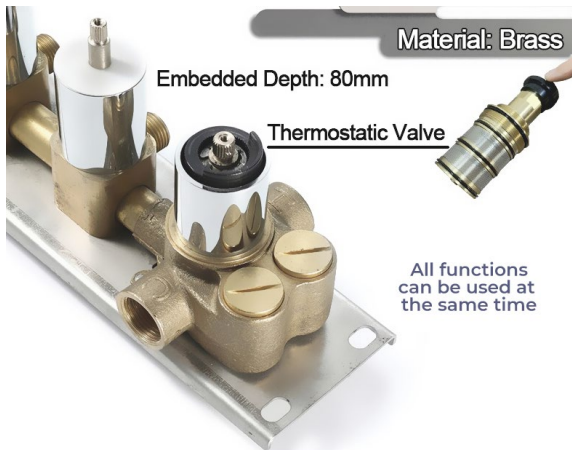

CHROME LED REMOTE CONTROLLED THERMOSTATIC RECESSED CEILING MOUNT LARGE RAINFALL WATERFALL MUSICAL SHOWER SYSTEM WITH HAND SHOWER SPECIFICATIONS

- Shower Panel /Hose Material: 304 Stainless Steel
- Shower Head Size: 900*300 mm
- Showerheads Install: Embedded Ceiling Mounted
- Concealed Mixer Install: Wall-Mounted
- LED Shower Head Functions: Rainfall, Waterfall, Mist, Water Column
- Water Pressure: 0.3 MPA
- Water Flow: 16L/min~28L/min
- Shower Accessories Material: Brass
- LED Light: Need to Connect Power
- LED Light Color: 64 Color
- Shower Hose Length: 1.5M
- AC: 100-265V 50/60Hz
- Music: Need Bluetooth

Product shown is only for installation display purpose

All dimensions and specifications are nominal and may vary. Use actual products for accuracy in critical situations.

Shower Mixer

Product shown is only for installation display purpose

Shower Mixer Connections

Hand Shower

Flow Rate: 2.0 GPM / 7.6 LPM

Spout