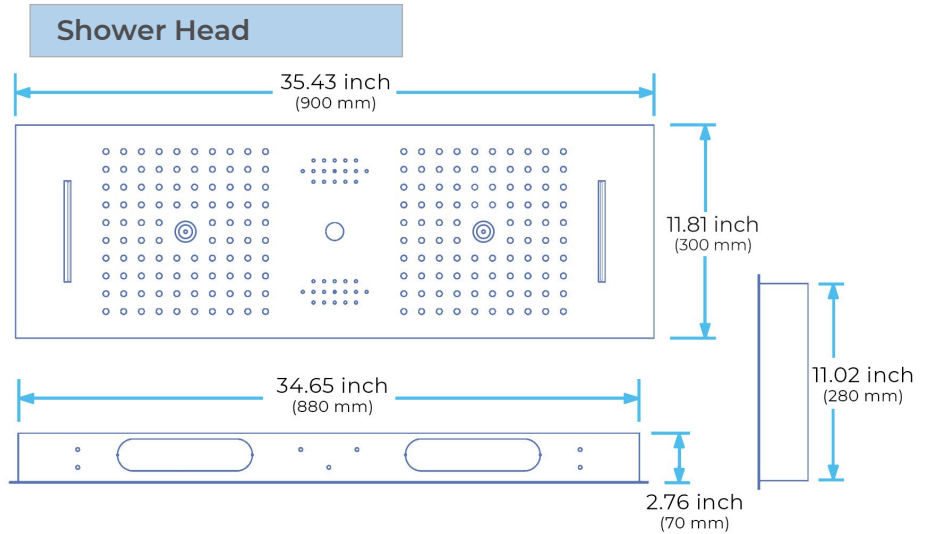

CHROME LED REMOTE CONTROLLED THERMOSTATIC RECESSED CEILING MOUNT LARGE RAINFALL WATERFALL MUSICAL SHOWER SYSTEM WITH HAND SHOWER SPECIFICATIONS

- Shower Panel /Hose Material: 304 Stainless Steel
- Shower Head Size: 900*300 mm
- Showerheads Install: Embedded Ceiling Mounted
- Concealed Mixer Install: Wall-Mounted
- LED Shower Head Functions: Rainfall, Waterfall, Mist, Water Column
- Water Pressure: 0.3 MPA
- Water Flow: 16L/min~28L/min
- Shower Accessories Material: Brass
- LED Light: Need to Connect Power
- LED Light Color: 64 Color
- Shower Hose Length: 1.5M
- AC: 100-265V 50/60Hz
- Music: Need Bluetooth

Product shown is only for installation display purpose

All dimensions and specifications are nominal and may vary. Use actual products for accuracy in critical situations.

Shower Mixer

Product shown is only for installation display purpose

Shower Mixer Connections

Hand Shower

Flow Rate: 2.0 GPM / 7.6 LPM

Spout