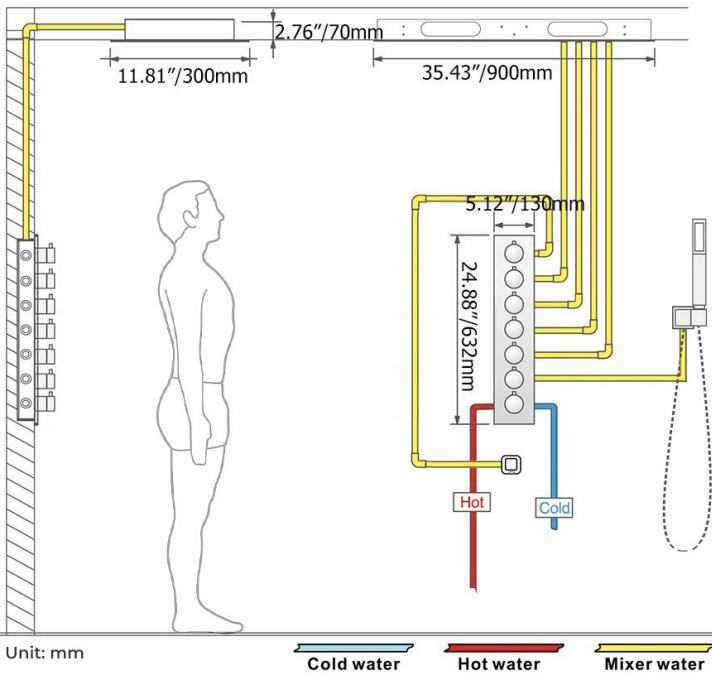

CHROME LED REMOTE CONTROLLED THERMOSTATIC RECESSED CEILING MOUNT LARGE RAINFALL WATERFALL MUSICAL SHOWER SYSTEM WITH HAND SHOWER SPECIFICATIONS

- Shower Panel /Hose Material: 304 Stainless Steel
- Shower Head Size: 900*300 mm
- Showerheads Install: Embedded Ceiling Mounted
- Concealed Mixer Install: Wall-Mounted
- LED Shower Head Functions: Rainfall, Waterfall, Mist, Water Column
- Water Pressure: 0.3 MPA
- Water Flow: 16L/min~28L/min
- Shower Accessories Material: Brass
- LED Light: Need to Connect Power
- LED Light Color: 64 Color
- Shower Hose Length: 1.5M
- AC: 100-265V 50/60Hz
- Music: Need Bluetooth

Product shown is only for installation display purpose

All dimensions and specifications are nominal and may vary. Use actual products for accuracy in critical situations.

Shower Mixer

Product shown is only for installation display purpose

Shower Mixer Connections

Hand Shower

Flow Rate: 2.0 GPM / 7.6 LPM

Spout